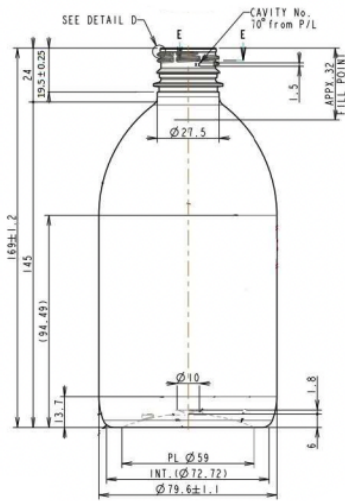

Beverage Sirop 600

General info

Item no. (SKU):	LS1011350128
Family / Range:	Beverage Sirop
Capacity:	600ml
Neck:	28 PCO
Weight:	33
Shape:	Round
Material:	PET
Colour:	All Colours Available
Print Areas:	N/A
Country of Origin:	Lithuania

Packaging Info

Packed in Boxes

Box Dimensions (mm):	594 x 394 x 448
Quantity per box (pcs):	80
Boxes per pallet (pcs):	20
Quantity per pallet (pcs):	1600
Net weight (kg):	52
Gross weight (kg):	74
Pallet height (mm):	2400

Packed in PE bags on trays (Full pallet)

Tray dimensions (mm):	1200 x 800 x 50
Quantity per tray (pcs):	165
Quantity per PE bag (pcs):	
PE bags per tray (pcs):	
Trays per pallet (pcs):	13
Quantity per pallet (pcs):	2145
Net weight (kg):	70
Gross weight (kg):	86
Pallet height (mm):	2400